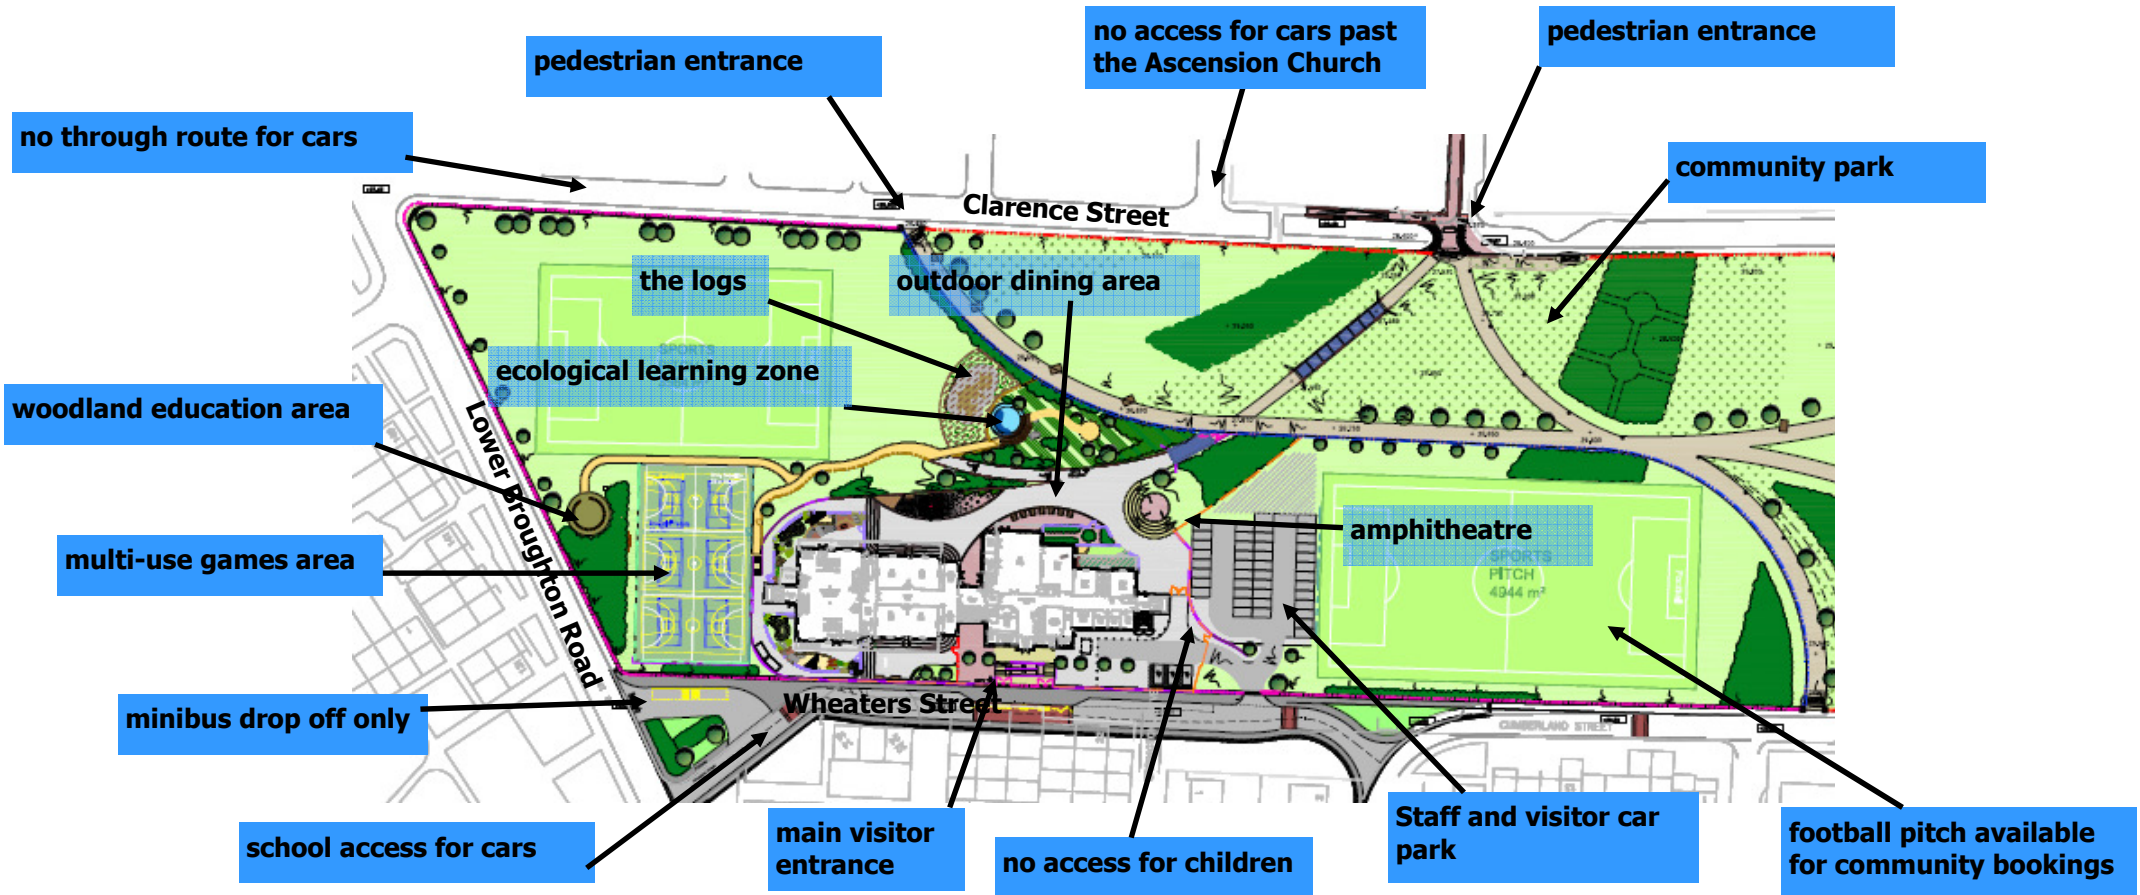

## This map shows the features of our extensive school grounds.

The main entrances to the school and appropriate access for cars are highlighted. Parking at peak times of the school day (before and after school) will be limited due to building work in the local area and the high volume of school and building site traffic. Please think about our neighbours when dropping off and picking up your children!

### PAY POINTS

Pay Points are situated in 2 places around the school for children and adults to credit their accounts on the cashless system if needed. To maintain security, we expect adults to use the pay point at the main school entrance to top up their child's account.

**This map shows the main entrances to be used in the mornings and at the end of the school day.**

All Key Stage 2 children are collected from the multi-use games area (MUGA) in the mornings by staff. Key Stage 1 and the Early Years children wait outside their classrooms before school to be collected by staff.

These entrances will be used at the end of the day to pick up your children.