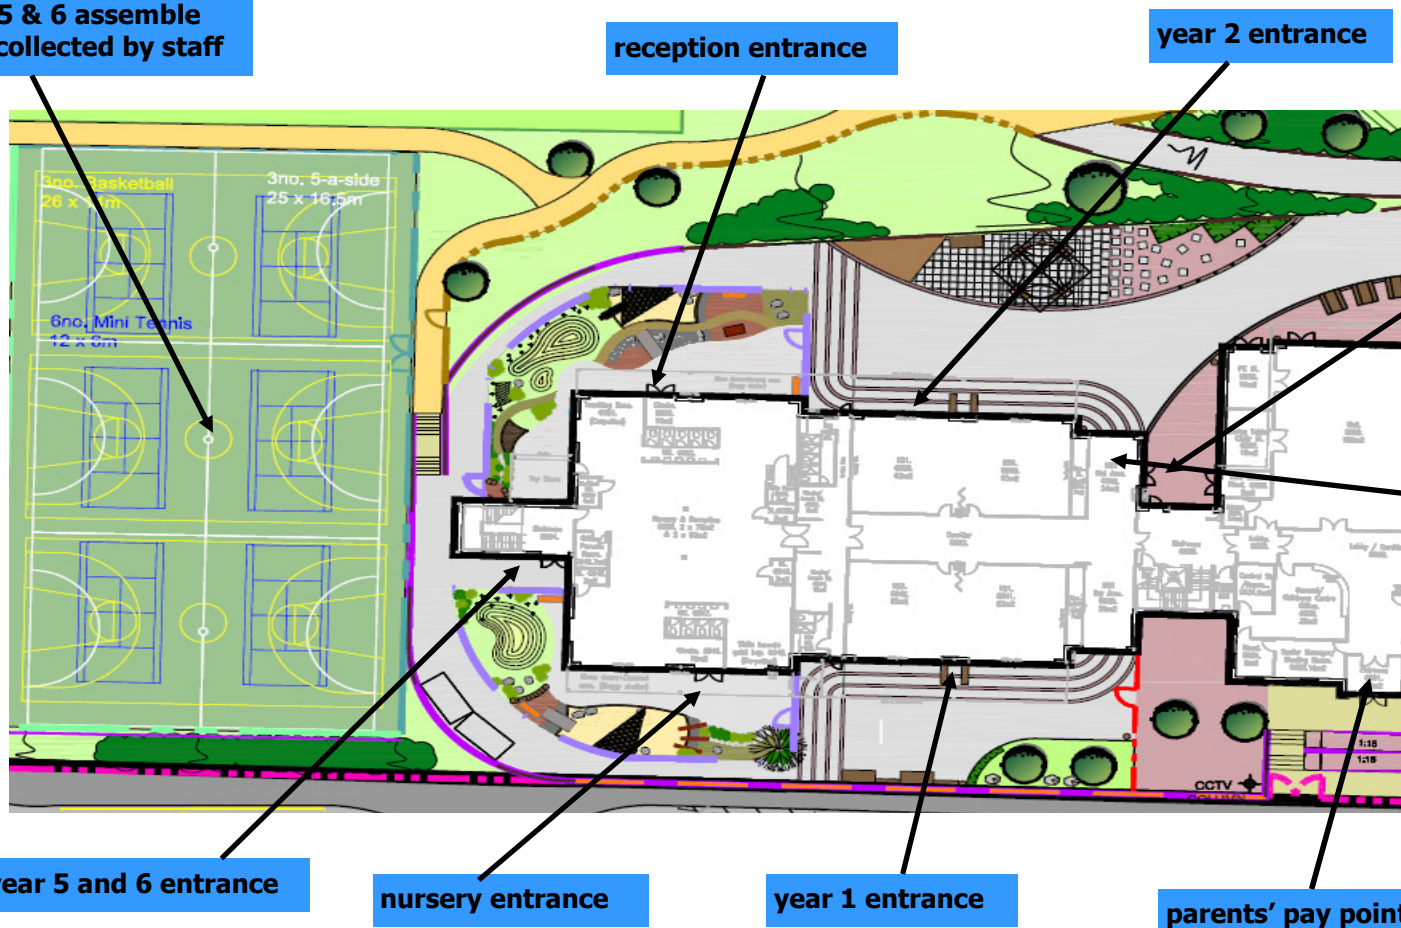

## This map shows the features of our extensive school grounds.

The main entrances to the school and appropriate access for cars are highlighted. Parking at peak times of the school day (before and after school) will be limited due to building work in the local area and the high volume of school and building site traffic. Please think about our neighbours when dropping off and picking up your children!

## MAIN ENTRANCES FOR ALL CHILDREN AT THE BEGINNING AND END OF THE SCHOOL DAY

years 3, 4, 5 & 6 assemble here to be collected by staff

Year 3 and 4 entrance

children's pay point

**This map shows the main entrances to be used in the mornings and at the end of the school day.**

All Key Stage 2 children are collected from the multi-use games area (MUGA) in the mornings by staff. Key Stage 1 and the Early Years children wait outside their classrooms before school to be collected by staff.

These entrances will be used at the end of the day to pick up your children.